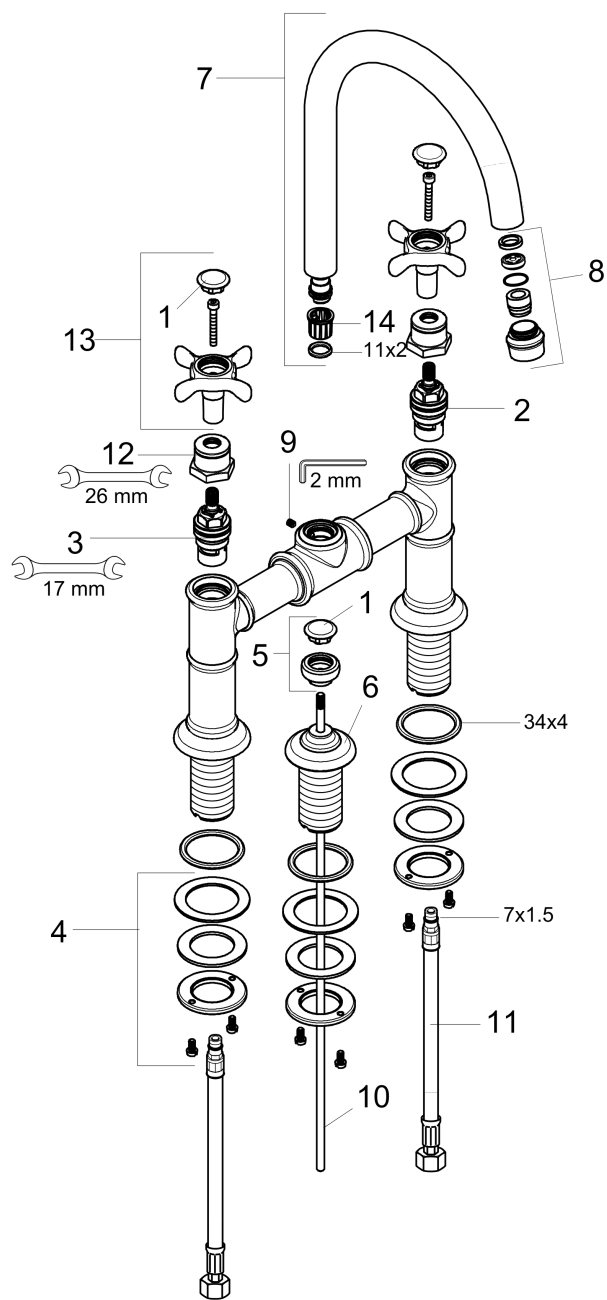

AXOR Montreux
2-Handle Faucet 220 with Cross Handles and Pop-Up Drain, 1.2 GPM
 Finishes : **brushed nickel** Part no. : **16510821**

Exploded drawing

Year of production: >07/16

AXOR Montreux
2-Handle Faucet 220 with Cross Handles and Pop-Up Drain, 1.2 GPM
 Finishes : **brushed nickel** Part no. : **16510821**

Spare parts list

Year of production: >07/16

Pos.		Part no.	Price	PU
1	set of screw covers, cold / hot water / neutral	97987000	-	1
2	shut off unit right closing	94009000	-	1
3	shut off unit left closing	94008000	-	1
4	fixing set for shut off unit	96078000	-	1
5	diverter knob	98619820	-	1
6	escutcheon	98620820	-	1
7	spout cpl.	97990820	-	1
8	aerator M18x1 (4,5 l/min)	93062820	-	1
9	hollow set screw M4x5	98731000	-	1
10	pull rod	94067000	-	1
11	connection hose 23½" M10x1 3/8"	14099001	-	1
12	sleeve	97993820	-	1
13	handle	16597820	-	1
14	lever collar	97548000	-	1
a	O-ring 11x2	98127000	-	1
b	O-ring 34x4	98155000	-	1
c	pop up waste	88509820	-	1
d	lever collar	92849000	-	1